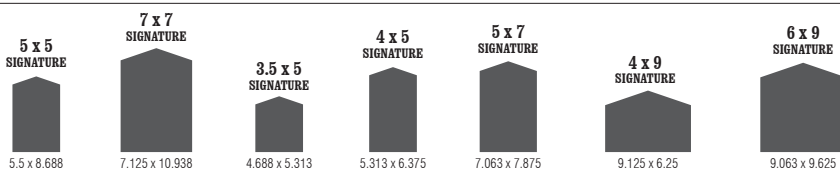

Z-CARDS

SCORED STOCKS

dimensions: interior size (top) | folded size (bottom)

SIGNATURE				CLASSIC		
4 x 5 SIGNATURE LANDSCAPE	4 x 5 SIGNATURE PORTRAIT	5 x 7 SIGNATURE LANDSCAPE	5 x 7 SIGNATURE PORTRAIT	5 x 5 CLASSIC	4 x 5 CLASSIC LANDSCAPE	4 x 5 CLASSIC PORTRAIT
4 x 5.375 max. 4.125 x 5.5	4 x 5.375 max. 4.125 x 5.5	5.125 x 7.125 max. 5.25 x 7.25	5.125 x 7.125 max. 5.25 x 7.25	5.625 x 5.625 max. 5.75 x 5.75	4 x 5.375 max. 4.125 x 5.5	4 x 5.375 max. 4.125 x 5.5

SHAPE & SIZE CHART LEGEND

GATE CARDS

SCORED STOCKS

dimensions: interior size (top) | folded size (bottom)

FOLDED CARDS

SCORED STOCKS

dimensions: interior size (top) | folded size (bottom)

CUT STOCKS

CUT STOCKS

dimensions: actual size

CARD STOCKS, PAPERS AND VELLUMS

TAPED SEALS

BAND WRAPS

ENVELOPE LINERS

LINERS

dimensions: actual size

SIGNATURE

ENVELOPES

ENVELOPES

dimensions: insert capacity (top) | exterior size (bottom)

SIGNATURE PAPER

CRYSTAL CLEAR