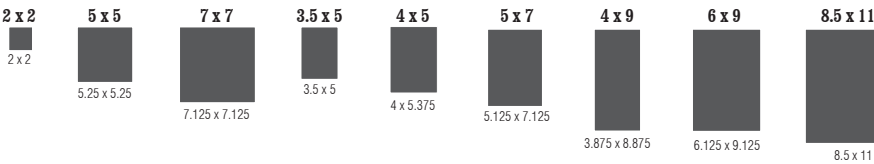

Z-CARDS

SCORED STOCKS

dimensions: interior size (top) | folded size (bottom)

SIGNATURE				CLASSIC		
4 x 5 SIGNATURE LANDSCAPE	4 x 5 SIGNATURE PORTRAIT	5 x 7 SIGNATURE LANDSCAPE	5 x 7 SIGNATURE PORTRAIT	5 x 5 CLASSIC	4 x 5 CLASSIC LANDSCAPE	4 x 5 CLASSIC PORTRAIT
4 x 5.375 max. 4.125 x 5.5	4 x 5.375 max. 4.125 x 5.5	5.125 x 7.125 max. 5.25 x 7.25	5.125 x 7.125 max. 5.25 x 7.25	5.625 x 5.625 max. 5.75 x 5.75	4 x 5.375 max. 4.125 x 5.5	4 x 5.375 max. 4.125 x 5.5

SHAPE & SIZE CHART LEGEND

GATE CARDS

SCORED STOCKS

dimensions: interior size (top) | folded size (bottom)

FOLDED CARDS

SCORED STOCKS

dimensions: interior size (top) | folded size (bottom)

CUT STOCKS

CUT STOCKS

dimensions: actual size

CARD STOCKS, PAPERS AND VELLUMS

TAPED SEALS

BAND WRAPS

ENVELOPE LINERS

LINERS

dimensions: actual size