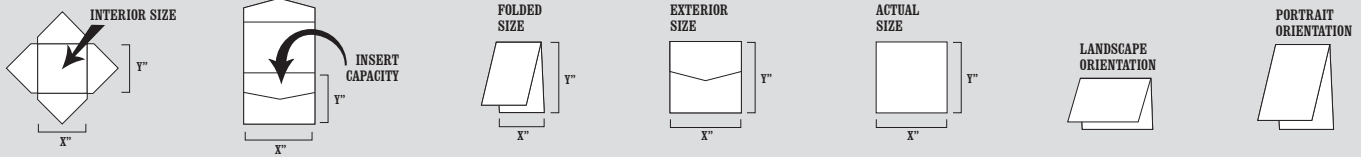

ENVELOFOLDS™

ENCLOSURES

dimensions: interior size (top) | folded size (bottom)

SIGNATURE					
5 x 5 SIGNATURE	7 x 7 SIGNATURE	2 x 3.5 SIGNATURE	5 x 7 SIGNATURE	4 x 9 SIGNATURE	6 x 9 SIGNATURE
5.25 x 5.25 max. 5.375 x 5.375	7.125 x 7.125 max. 7.25 x 7.25	2.125 x 3.5 max. 2.25 x 3.625 Comes standard with half-moon slit	5.125 x 7.125 max. 5.25 x 7.25	3.875 x 8.875 max. 4 x 9	6.125 x 9.125 max. 6.188 x 9.25

Z-CARDS

SCORED STOCKS

dimensions: interior size (top) | folded size (bottom)

SIGNATURE				CLASSIC		
4 x 5 SIGNATURE LANDSCAPE	4 x 5 SIGNATURE PORTRAIT	5 x 7 SIGNATURE LANDSCAPE	5 x 7 SIGNATURE PORTRAIT	5 x 5 CLASSIC	4 x 5 CLASSIC LANDSCAPE	4 x 5 CLASSIC PORTRAIT
4 x 5.375 max. 4.125 x 5.5	4 x 5.375 max. 4.125 x 5.5	5.125 x 7.125 max. 5.25 x 7.25	5.125 x 7.125 max. 5.25 x 7.25	5.625 x 5.625 max. 5.75 x 5.75	4 x 5.375 max. 4.125 x 5.5	4 x 5.375 max. 4.125 x 5.5

SHAPE & SIZE CHART LEGEND

GATE CARDS

SCORED STOCKS

dimensions: interior size (top) | folded size (bottom)

FOLDED CARDS

SCORED STOCKS

dimensions: interior size (top) | folded size (bottom)

CUT STOCKS