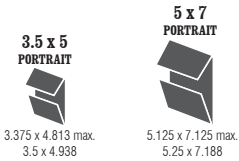

PORTABLE POCKETS®

ENCLOSURES

dimensions: insert capacity (top) | exterior size (bottom)

5 x 5	7 x 7	3.5 x 5 LANDSCAPE	3.5 x 5 PORTRAIT	5 x 7 PORTRAIT	4 x 9 PORTRAIT
5.5 x 5.5 max. 5.625 x 5.625	7.125 x 7.125 max. 7.25 x 7.25	3.75 x 5.125 max. 3.875 x 5.25 Holds response card & envelope	3.75 x 5.125 max. 3.875 x 5.25 Holds response card & envelope	5.125 x 7.125 max. 5.25 x 7.25	3.875 x 8.875 max. 4 x 9.125

ENVELOFOLDS™

ENCLOSURES

dimensions: interior size (top) | folded size (bottom)

SIGNATURE					
5 x 5 SIGNATURE	7 x 7 SIGNATURE	2 x 3.5 SIGNATURE	5 x 7 SIGNATURE	4 x 9 SIGNATURE	6 x 9 SIGNATURE
5.25 x 5.25 max. 5.375 x 5.375	7.125 x 7.125 max. 7.25 x 7.25	2.125 x 3.5 max. 2.25 x 3.625 Comes standard with half-moon slit	5.125 x 7.125 max. 5.25 x 7.25	3.875 x 8.875 max. 4 x 9	6.125 x 9.125 max. 6.188 x 9.25

Z-CARDS

SCORED STOCKS

dimensions: interior size (top) | folded size (bottom)

SIGNATURE				CLASSIC		
4 x 5 SIGNATURE LANDSCAPE	4 x 5 SIGNATURE PORTRAIT	5 x 7 SIGNATURE LANDSCAPE	5 x 7 SIGNATURE PORTRAIT	5 x 5 CLASSIC	4 x 5 CLASSIC LANDSCAPE	4 x 5 CLASSIC PORTRAIT
4 x 5.375 max. 4.125 x 5.5	4 x 5.375 max. 4.125 x 5.5	5.125 x 7.125 max. 5.25 x 7.25	5.125 x 7.125 max. 5.25 x 7.25	5.625 x 5.625 max. 5.75 x 5.75	4 x 5.375 max. 4.125 x 5.5	4 x 5.375 max. 4.125 x 5.5

SHAPE & SIZE CHART LEGEND

GATE CARDS

SCORED STOCKS

dimensions: interior size (top) | folded size (bottom)

FOLDED CARDS

SCORED STOCKS

dimensions: interior size (top) | folded size (bottom)

CUT STOCKS