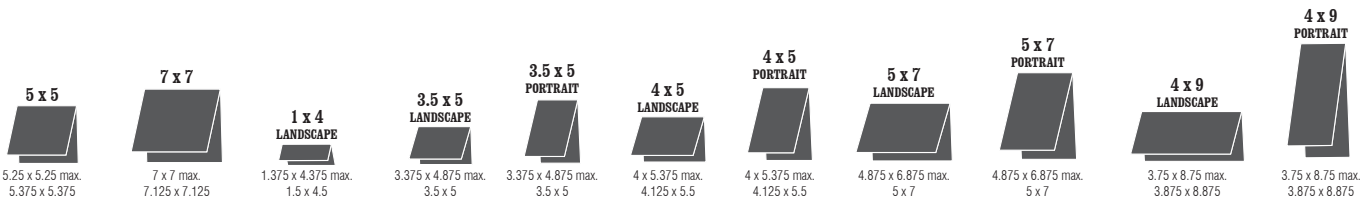

SHAPE & SIZE CHART LEGEND

POCKET FOLDS®

ENCLOSURES

dimensions: interior size (top) | insert capacity (middle) | folded size (bottom)

SIGNATURE						SIGNATURE SIDE		CLASSIC		BOOKLET	
5 x 5 SIGNATURE	4 x 5 SIGNATURE LANDSCAPE	4 x 5 SIGNATURE PORTRAIT	5 x 7 SIGNATURE LANDSCAPE	5 x 7 SIGNATURE PORTRAIT	4 x 9 SIGNATURE LANDSCAPE	5 x 5 SIGNATURE SIDE	5 x 7 SIGNATURE SIDE LANDSCAPE	7 x 7 CLASSIC	6 x 9 CLASSIC LANDSCAPE	5 x 5 BOOKLET	4 x 5 BOOKLET LANDSCAPE
5.625 x 5.625 max. 5.375 x 5.625 max. 5.75 x 5.75	4 x 5.375 max. 3.875 x 5.375 max. 4.125 x 5.5	4 x 5.375 max. 4 x 5.125 max. 4.125 x 5.5	5.125 x 7.125 max. 4.875 x 7.125 max. 5.25 x 7.25	5.125 x 7.125 max. 5.125 x 6.875 5.25 x 7.25	3.875 x 8.875 max. 3.625 x 8.875 max. 4 x 9	5.625 x 5.625 max. 5.375 x 5.625 max. 5.75 x 5.75	5.125 x 7.125 max. 4.875 x 7.125 max. 5.25 x 7.25	7.125 x 7.125 max. 4.375 x 7.125 max. 7.25 x 7.25	6.125 x 9.125 max. 4.375 x 9.125 max. 6.25 x 9.25	5.625 x 5.625 max. 5.625 x 5.625 max. 5.75 x 5.75	4 x 5.375 max. 4 x 5.375 max. 4.125 x 5.5

Z-CARDS

SCORED STOCKS

dimensions: interior size (top) | folded size (bottom)

SIGNATURE				CLASSIC		
4 x 5 SIGNATURE LANDSCAPE	4 x 5 SIGNATURE PORTRAIT	5 x 7 SIGNATURE LANDSCAPE	5 x 7 SIGNATURE PORTRAIT	5 x 5 CLASSIC	4 x 5 CLASSIC LANDSCAPE	4 x 5 CLASSIC PORTRAIT
4 x 5.375 max. 4.125 x 5.5	4 x 5.375 max. 4.125 x 5.5	5.125 x 7.125 max. 5.25 x 7.25	5.125 x 7.125 max. 5.25 x 7.25	5.625 x 5.625 max. 5.75 x 5.75	4 x 5.375 max. 4.125 x 5.5	4 x 5.375 max. 4.125 x 5.5

SHAPE & SIZE CHART LEGEND

GATE CARDS

SCORED STOCKS

dimensions: interior size (top) | folded size (bottom)

FOLDED CARDS

SCORED STOCKS

dimensions: interior size (top) | folded size (bottom)

CUT STOCKS

CUT STOCKS

dimensions: actual size

CARD STOCKS, PAPERS AND VELLUMS

TAPED SEALS

BAND WRAPS

ENVELOPE LINERS

LINERS

dimensions: actual size