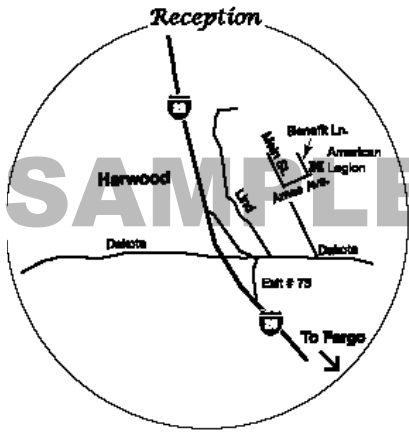

Michael & Merri Jo
August 4, 2001

Wedding &
Rehearsal Dinner

The Wedding Reception of
Shannon & Steve
June 15, 2002

Our Wedding Day
Jamie & Jennifer
June 22, 1997