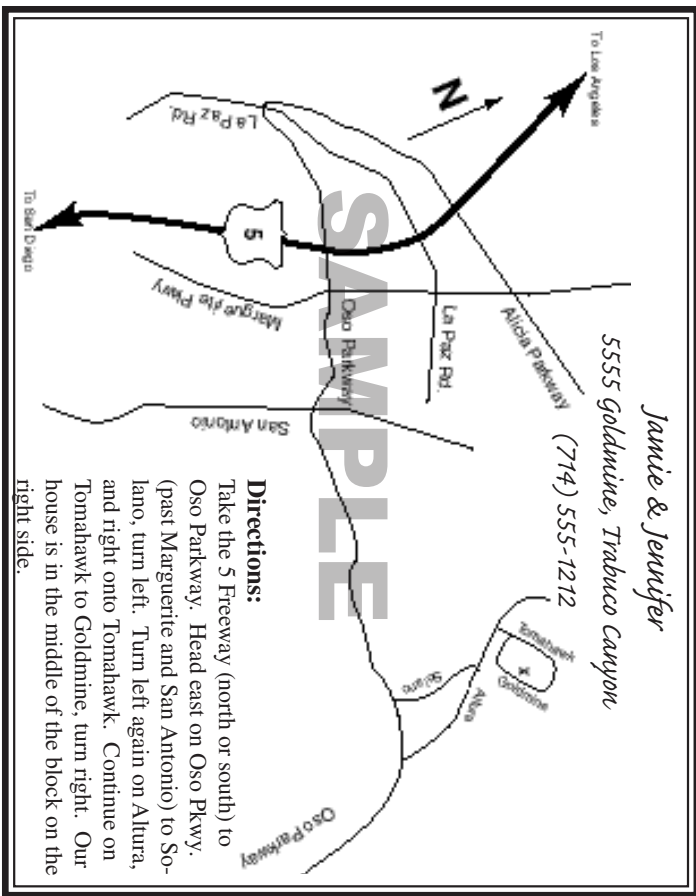

Tivoli Terrace  
650 Laguna Canyon Road • Laguna Beach

7212 Rockmont Avenue., Westminister, Ca 92683  
(714) 899-3198

**From the 405S:** Exit Goldenwest/Bolsa Ave exit towards Goldenwest Street. Keep right at the fork in the ramp. Turn left onto Westminister Mall. Turn right onto Goldenwest St. Turn left onto McFadden Ave. Turn left onto Vassar St. Turn right onto Rockmont Ave.

**From the 405N:** Exit Goldenwest/Bolsa Ave exit towards Goldenwest Street. Merge left immediately to turn left onto Goldenwest St. Turn left onto McFadden Ave. Turn left onto Vassar St. Turn right onto Rockmont Ave.