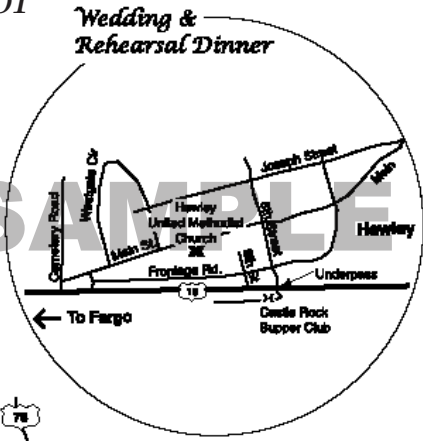

Michael & Merri Jo
August 4, 2001

Wedding &
Rehearsal Dinner

The Wedding Reception of
Shannon & Steve
June 15, 2002

Our Wedding Day
Jamie & Jennifer
June 22, 1997