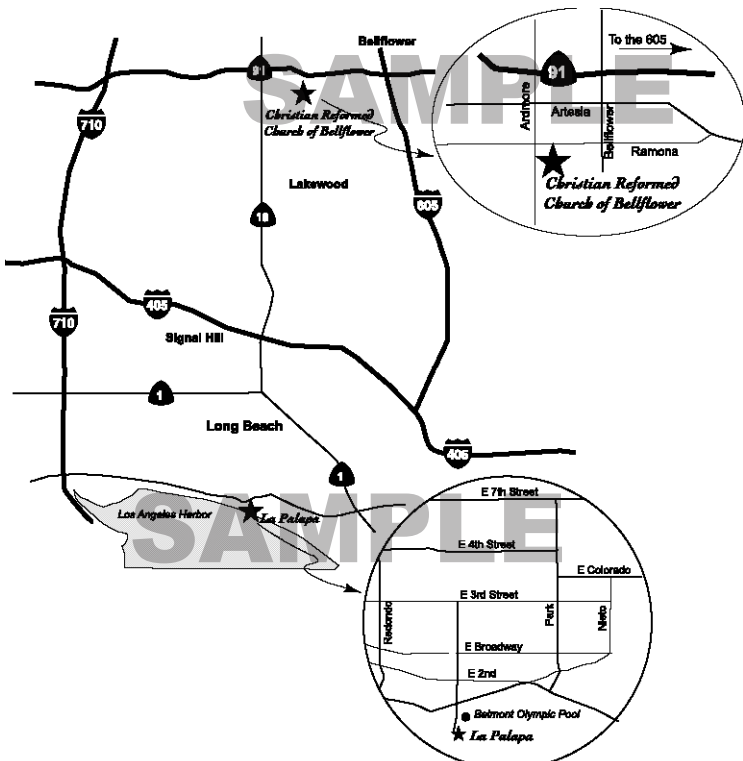

Rancho Capistrano Community Church
29251 Camino Capistrano • San Juan Capistrano

Tivoli Terrace
650 Laguna Canyon Road • Laguna Beach