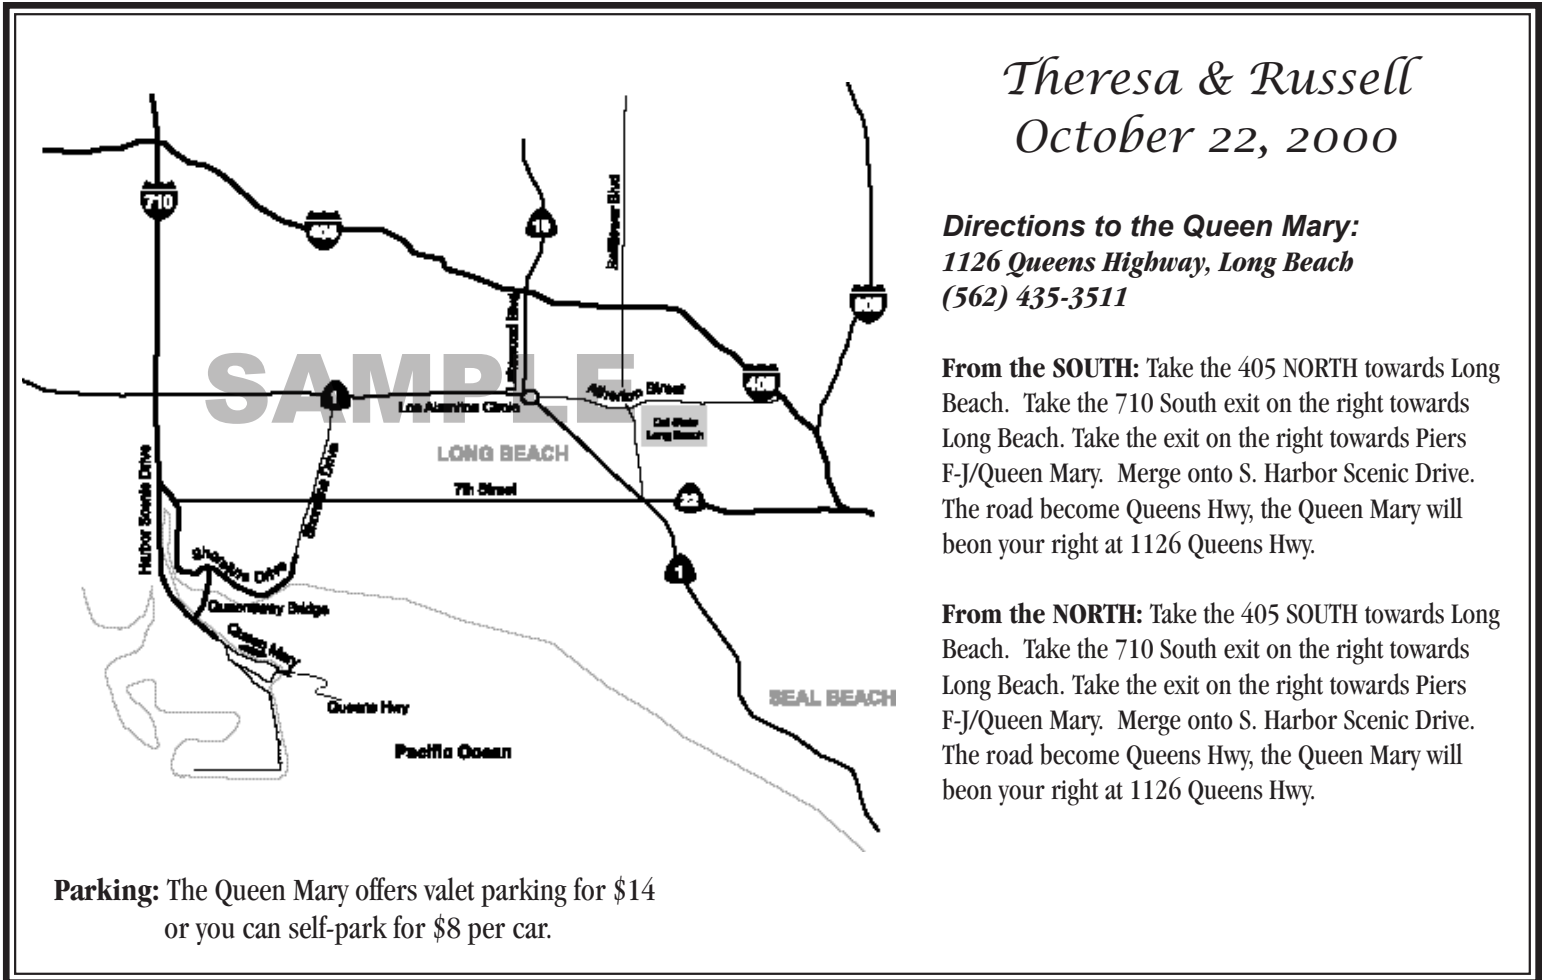

Tivoli Terrace  
650 Laguna Canyon Road • Laguna Beach

7212 Rockmont Avenue., Westminister, Ca 92683  
(714) 899-3198

**From the 405S:** Exit Goldenwest/Bolsa Ave exit towards Goldenwest Street. Keep right at the fork in the ramp. Turn left onto Westminister Mall. Turn right onto Goldenwest St. Turn left onto McFadden Ave. Turn left onto Vassar St. Turn right onto Rockmont Ave.

**From the 405N:** Exit Goldenwest/Bolsa Ave exit towards Goldenwest Street. Merge left immediately to turn left onto Goldenwest St. Turn left onto McFadden Ave. Turn left onto Vassar St. Turn right onto Rockmont Ave.

Take the I-405 San Diego Fwy. Take the 133/Laguna Cyn Rd exit. Turn right onto Laguna Cyn Rd/CA-133. Laguna Cyn Rd becomes Broadway St. Turn left onto S. Coast Hwy/CA-1.

Take the CA-55 S to Coast Hwy. Turn Left onto S. Coast Hwy and continue to Laguna Beach.