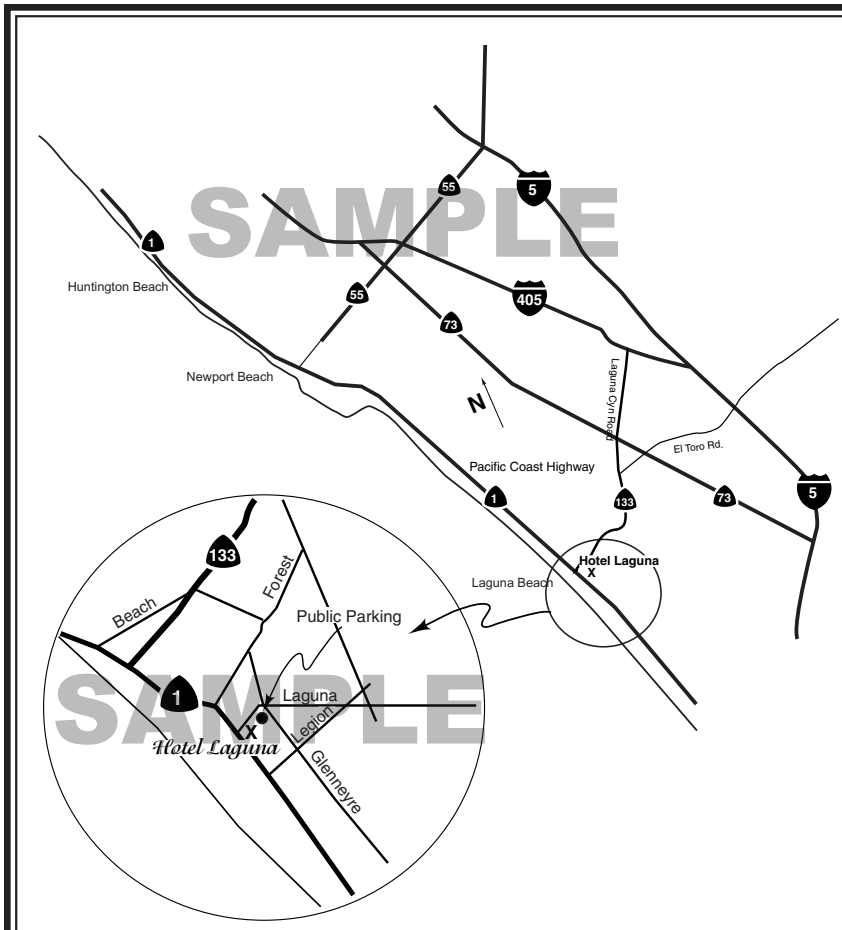

Prime / Wray Wedding
August 31, 2002

Hotel Laguna
425 S. Coast Highway, Laguna Beach, Ca 92651
(949) 494-1151

Take the I-405 San Diego Fwy. Take the 133/Laguna Cyn Rd exit. Turn right onto Laguna Cyn Rd/CA-133. Laguna Cyn Rd becomes Broadway St. Turn left onto S. Coast Hwy/CA-1.

Take the CA-55 S to Coast Hwy. Turn Left onto S. Coast Hwy and continue to Laguna Beach.

Traffic and parking in Laguna Beach is always a challenge, so allow plenty of time for both. Reserved wedding parking is available at 540 S. Coast Hwy., (south of hotel). If those spots are full, there is valet parking at the Hotel Laguna or try the public parking lots.

Hotel Information:
There are hotel rooms available at the Hotel Laguna. Book through the banquet department and mention the Prime/Wray wedding to get a discounted rate of $100.00 and up per night.

Another option is the Travelodge in Costa Mesa, (714) 557-8700. Mention the Prime/Wray wedding to book a reservation, double occupancy $59.00 per night.