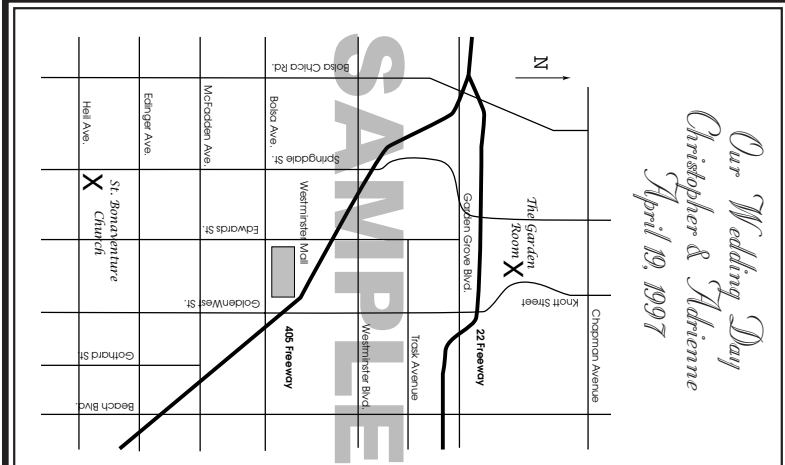

Tivoli Terrace  
650 Laguna Canyon Road • Laguna Beach

7212 Rockmont Avenue., Westminister, Ca 92683  
(714) 899-3198

**From the 405S:** Exit Goldenwest/Bolsa Ave exit towards Goldenwest Street. Keep right at the fork in the ramp. Turn left onto Westminister Mall. Turn right onto Goldenwest St. Turn left onto McFadden Ave. Turn left onto Vassar St. Turn right onto Rockmont Ave.

**From the 405N:** Exit Goldenwest/Bolsa Ave exit towards Goldenwest Street. Merge left immediately to turn left onto Goldenwest St. Turn left onto McFadden Ave. Turn left onto Vassar St. Turn right onto Rockmont Ave.