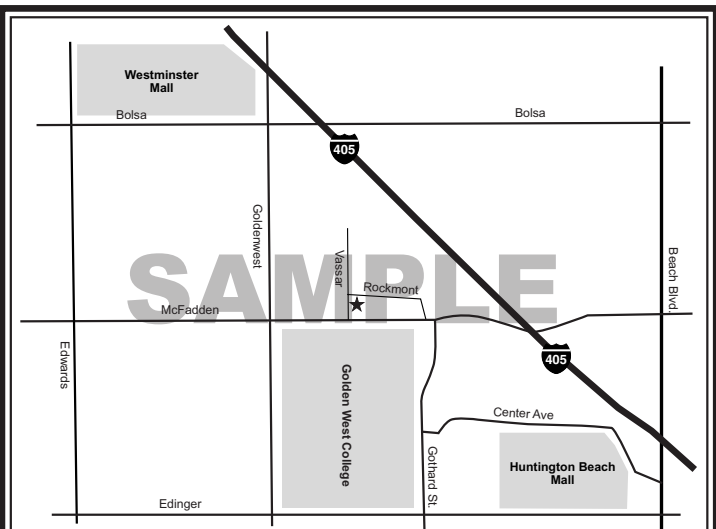

Tivoli Terrace  
650 Laguna Canyon Road • Laguna Beach

7212 Rockmont Avenue., Westminister, Ca 92683  
(714) 899-3198

**From the 405S:** Exit Goldenwest/Bolsa Ave exit towards Goldenwest Street. Keep right at the fork in the ramp. Turn left onto Westminister Mall. Turn right onto Goldenwest St. Turn left onto McFadden Ave. Turn left onto Vassar St. Turn right onto Rockmont Ave.

**From the 405N:** Exit Goldenwest/Bolsa Ave exit towards Goldenwest Street. Merge left immediately to turn left onto Goldenwest St. Turn left onto McFadden Ave. Turn left onto Vassar St. Turn right onto Rockmont Ave.

**From the South:** Take Goldenwest exit from 405 Freeway. Go westbound on Bolsa to Springdale. Turn left. Continue south passed Edinger. The Church will be on the left just before you get to Heil.

**From the East:** From the 22 Freeway, take the Goldenwest/Knott exit. Turn left at the end of ramp. Turn left again at Goldenwest. Proceed South to Heil, Turn right. Continue west to Springdale, Turn right. Church will be to the immediate right.