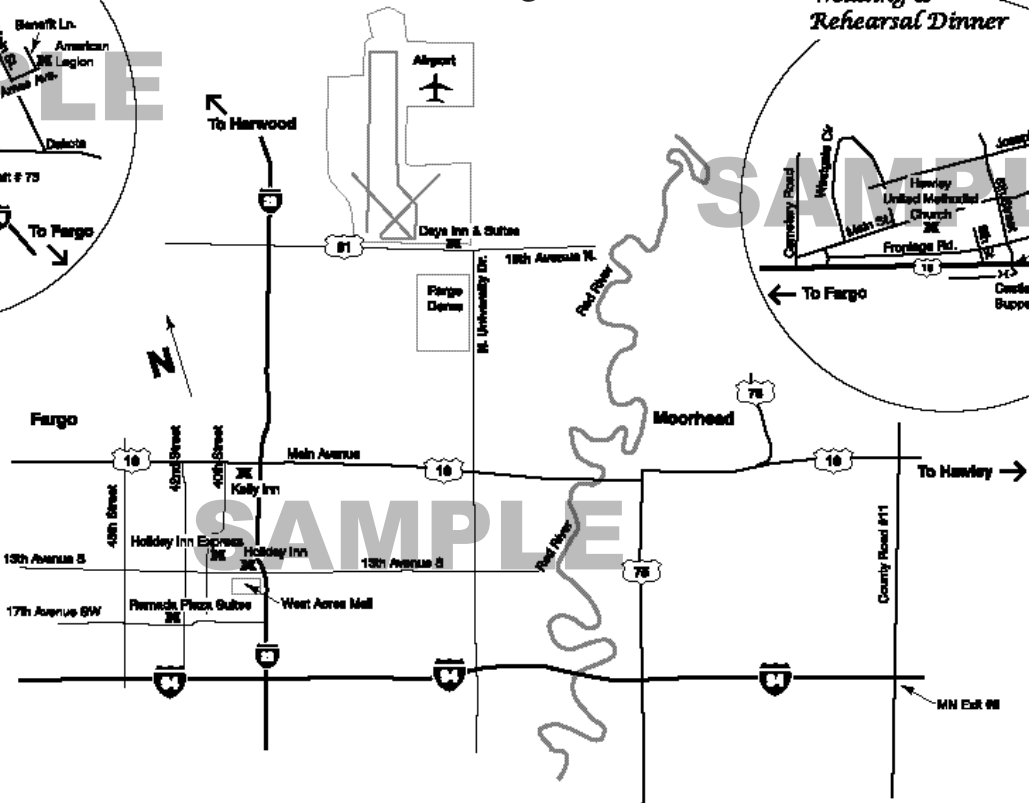

Michael & Merri Jo
August 4, 2001

Wedding &
Rehearsal Dinner

The Wedding Reception of
Shannon & Steve
June 15, 2002

Our Wedding Day
Jamie & Jennifer
June 22, 1997