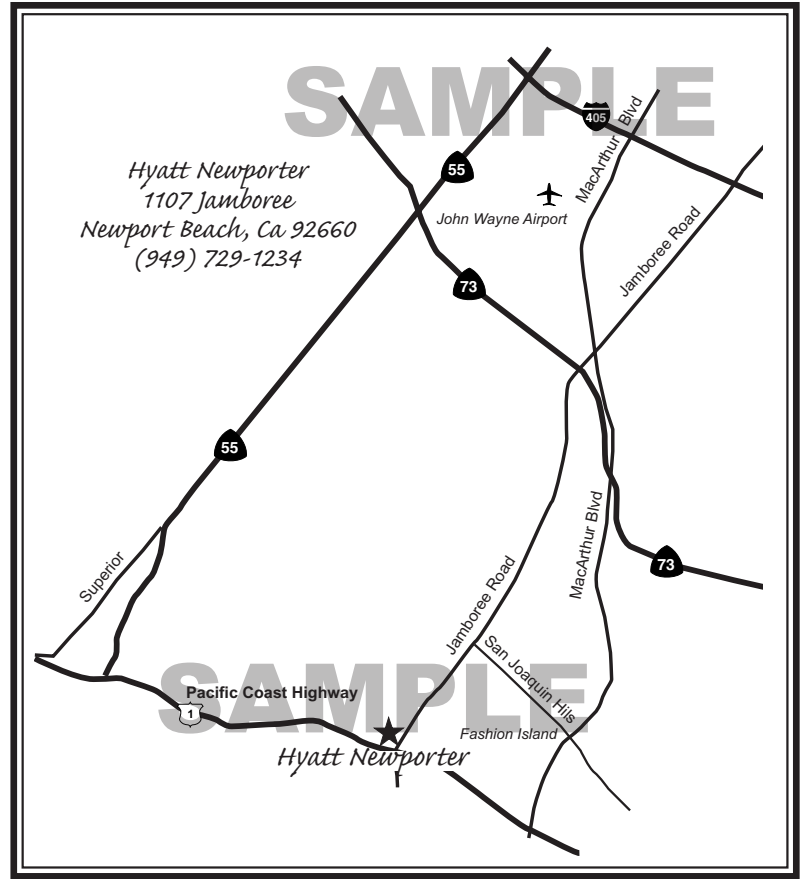

Tivoli Terrace  
650 Laguna Canyon Road • Laguna Beach

7212 Rockmont Avenue., Westminister, Ca 92683  
(714) 899-3198

**From the 405S:** Exit Goldenwest/Bolsa Ave exit towards Goldenwest Street. Keep right at the fork in the ramp. Turn left onto Westminister Mall. Turn right onto Goldenwest St. Turn left onto McFadden Ave. Turn left onto Vassar St. Turn right onto Rockmont Ave.

**From the 405N:** Exit Goldenwest/Bolsa Ave exit towards Goldenwest Street. Merge left immediately to turn left onto Goldenwest St. Turn left onto McFadden Ave. Turn left onto Vassar St. Turn right onto Rockmont Ave.